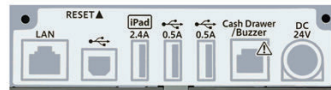

Star *mC-Print*^{TM}

Traditional POS or a new Tablet POS Solution?

The new mC-Print2 or 3 has enough interfaces for both!

- **Traditional POS**
- **USB**
- **Ethernet LAN**
- **Cloud**

- **Tablet POS**
- **USB for iOS**
- **Ethernet LAN**
- **Cloud**
- **Bluetooth**

mC-Print3^{TM}