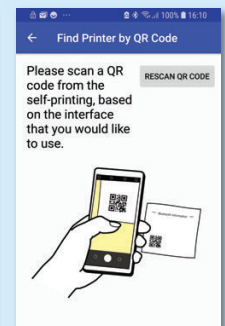

▶ **NEW UTILITIES AVAILABLE for iOS & Android with APP**

Provides easy access to on-line manuals and diagnostic support tools.

MCP UK 8.18

Partner Tech Middle East Group FZCO

Office No. 1 004, 10th Floor, Aspect Tower, 33a Al Sa'ada Street, Business Bay, Dubai, UAE

+971 4 447 4273

sales@partnertechme.com

ae.partnertechcorp.com