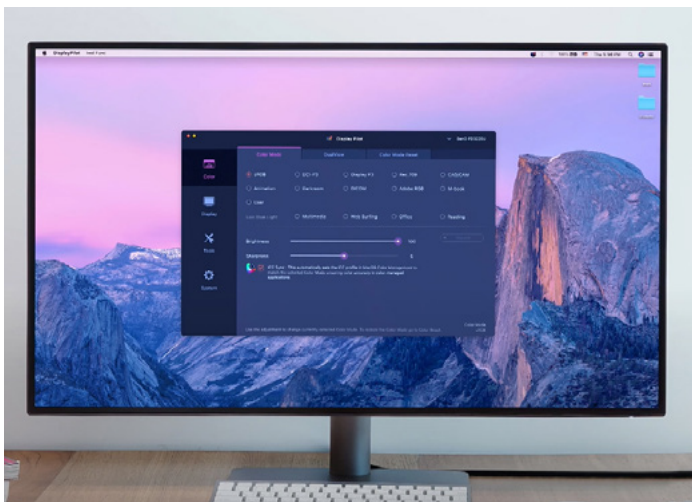

HOME & OFFICE

PHOTOVUE PHOTOGRAPHER

DESIGNVUE DESIGNER

VIDEO EDITING

ENTERTAINMENT

SOFTWARE SOLUTIONS

EYE-CARE SOLUTIONS

DISPLAY PILOT MANAGER

GW SERIES FOR HOME / OFFICE

GW2780T

Pivot 90°

Height Adjustment
140mm

GW2780T 27"

OPTIMIZED AND STREAMLINED PRODUCTIVITY

- IPS (E2E) BI, HAS, Stunning Full HD 27" Display
Resolution Full HD 1080p 16:9 Visual Perfection
- Display Port 1.2, HDMI 1.4, VGA, Speakers 2Wx2
- Edge to Edge Slim Bezel Design, Wide Viewing Angle IPS Panel
- Eye comfort: Low Blue light, Zero Flicker technology and Color Weakness Mode, ePaper Mode
- BenQ Patented Eye Care Sensor – Brightness Intelligence Technology (Adaptive Brightness for Image Quality)
- Height Adjustability