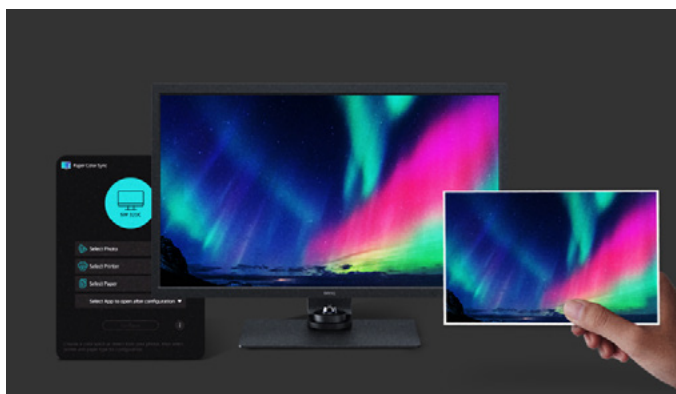

SW SERIES FOR PHOTOGRAPHERS

SW271C

Photo Editing

Video Editing

Photo Printing

SW271C 27"

COLOR ACCURACY AND PRECISION FOR PROFESSIONAL RESULTS

- 27" 4K Photo & Video Editing Monitor
- 4K UHD | IPS | 99% Adobe RGB
- HDR with 24/25/30P video format support
- 100% sRGB/Rec. 709, 90% DCI-P3/ Display P3
- AQCOLOR Technology for Accurate Reproduction
- Paper Color Sync Technology Simulates Photo Print Effect on Screen
* SW321C / SW271C only
- Hardware calibration support, Palette Master Element Calibration Software
- 10-bit Color Depth and Multiple Monitor Consistency
- CONNECTIVITY: Card Reader, HDMI (v2.0) X 2, DisplayPort (v1.4), USB 3.1 X 2
- USB-C port w/60W PD to provide video/audio/data and power delivery
- hotkey puck G2