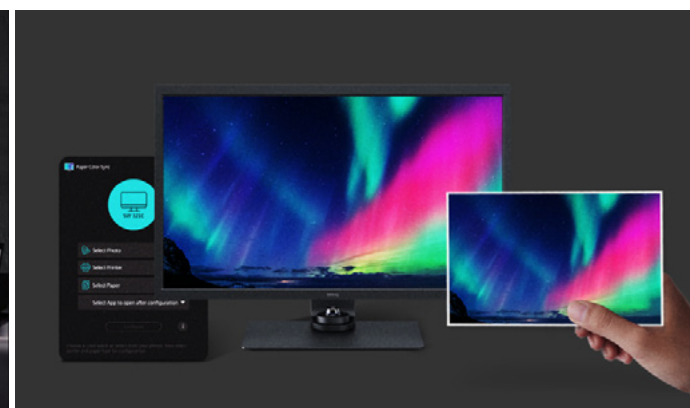

SW SERIES FOR PHOTOGRAPHERS

SW321C

Photo Editing

Video Editing

Photo Printing

BenQ SW Series

Photographer and Photo Editing Monitors

High Resolution

Color Accurate

Affordable

SW321C 32"

COLOR ACCURACY AND PRECISION FOR PROFESSIONAL RESULTS

- 32" 4K IPS Photo & Video Editing Monitor
- AQCOLOR Technology for Accurate Reproduction
- 99% Adobe RGB Color Space with IPS Technology
- 100% sRGB/Rec. 709, and 95% DCI-P3/Display P3
- 10-bit Color Depth and Multiple Monitor Consistency
- Hardware calibration support
- Paper Color Sync Technology Simulates Photo Print Effect on Screen
* SW321C / SW271C only
- Uniformity Technology for Screen-Wide Color Accuracy
- Palette Master Element Calibration Software
- HDR, USB-C w/PD
- CONNECTIVITY: Card Reader, HDMI (v2.0), X 2, DisplayPort (v1.4), USB 3.1 X 2
- USB-C to provide video/audio/data and power delivery, hotkey puck G2

SW SERIES FOR PHOTOGRAPHERS

SW271C

Photo Editing

Video Editing

Photo Printing

SW271C 27"

COLOR ACCURACY AND PRECISION FOR PROFESSIONAL RESULTS

- 27" 4K Photo & Video Editing Monitor
- 4K UHD | IPS | 99% Adobe RGB
- HDR with 24/25/30P video format support
- 100% sRGB/Rec. 709, 90% DCI-P3/ Display P3
- AQCOLOR Technology for Accurate Reproduction
- Paper Color Sync Technology Simulates Photo Print Effect on Screen
* SW321C / SW271C only
- Hardware calibration support, Palette Master Element Calibration Software
- 10-bit Color Depth and Multiple Monitor Consistency
- CONNECTIVITY: Card Reader, HDMI (v2.0) X 2, DisplayPort (v1.4), USB 3.1 X 2
- USB-C port w/60W PD to provide video/audio/data and power delivery
- hotkey puck G2