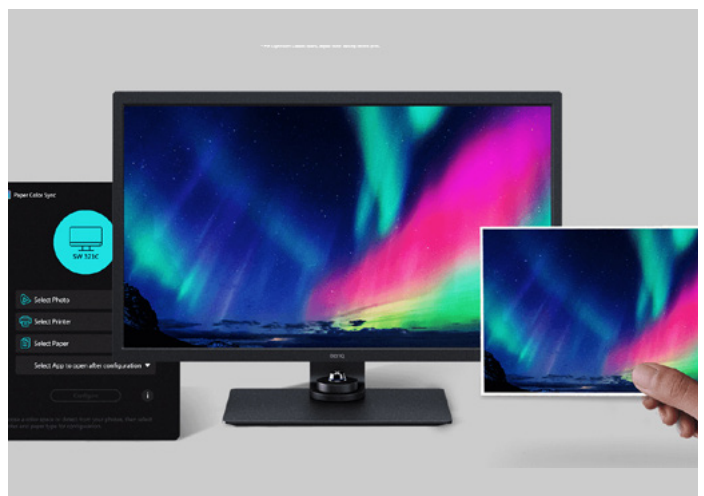

PAPER COLOR SYNC

*Certain features may be only compatible on specific monitors