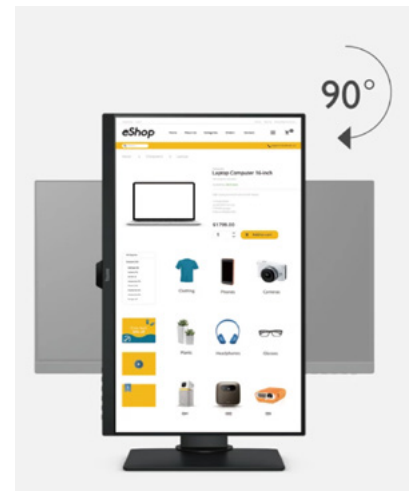

GW SERIES FOR HOME / OFFICE

GW2485TC

Pivot 90°

Height Adjustment
130mm

GW2485TC 23.8"

OPTIMIZED AND STREAMLINED PRODUCTIVITY

- 23.8" FHD Eye-Care IPS Monitor with Height Adjustment
Resolution Full HD 1080p 16:9 Visual Perfection
- USB Type-C & daisy chain, Display Port 1.2, HDMI 1.4, Headphone Jack, Built-in Noise-Cancellation microphone
- 90 Degree Pivot (Portrait Mode), Ergonomic design with slim bezel
- 75Hz Refresh Rate, Speakers 2W x 2
- Eye comfort: Low Blue light, Zero Flicker technology and Color Weakness Mode, ePaper Mode
- BenQ Patented Eye Care Sensor – Brightness Intelligence Technology (Adaptive Brightness for Image Quality)

GW SERIES FOR HOME / OFFICE

GW2780T

Pivot 90°

Height Adjustment
140mm

GW2780T 27"

OPTIMIZED AND STREAMLINED PRODUCTIVITY

- IPS (E2E) BI, HAS, Stunning Full HD 27" Display
Resolution Full HD 1080p 16:9 Visual Perfection
- Display Port 1.2, HDMI 1.4, VGA, Speakers 2Wx2
- Edge to Edge Slim Bezel Design, Wide Viewing Angle IPS Panel
- Eye comfort: Low Blue light, Zero Flicker technology and Color Weakness Mode, ePaper Mode
- BenQ Patented Eye Care Sensor – Brightness Intelligence Technology (Adaptive Brightness for Image Quality)
- Height Adjustability