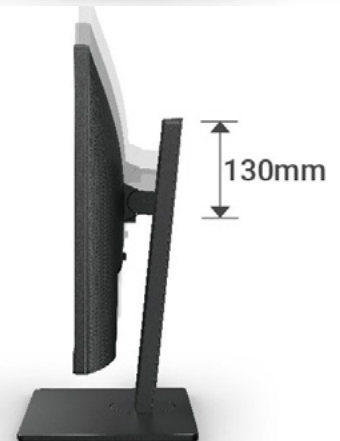

GW SERIES FOR HOME / OFFICE

GW2785TC

Pivot 90°

Height Adjustment
130mm

GW2785TC 27"

OPTIMIZED AND STREAMLINED PRODUCTIVITY

- 27" FHD Eye-Care IPS Monitor with Height Adjustment Resolution Full HD 1080p 16:9 Visual Perfection
- USB Type-C & daisy chain, Display Port 1.2, HDMI 1.4, Headphone Jack, Built-in Noise-Cancellation microphone
- 90 Degree Pivot (Portrait Mode), Ergonomic design with slim bezel
- 75Hz Refresh Rate, Speakers 2W x 2
- Eye comfort: Low Blue light, Zero Flicker technology and Color Weakness Mode, ePaper Mode
- BenQ Patented Eye Care Sensor – Brightness Intelligence Technology (Adaptive Brightness for Image Quality)

GW SERIES FOR HOME / OFFICE

GW2485TC

Pivot 90°

Height Adjustment
130mm

GW2485TC 23.8"

OPTIMIZED AND STREAMLINED PRODUCTIVITY

- 23.8" FHD Eye-Care IPS Monitor with Height Adjustment
Resolution Full HD 1080p 16:9 Visual Perfection
- USB Type-C & daisy chain, Display Port 1.2, HDMI 1.4, Headphone Jack, Built-in Noise-Cancellation microphone
- 90 Degree Pivot (Portrait Mode), Ergonomic design with slim bezel
- 75Hz Refresh Rate, Speakers 2W x 2
- Eye comfort: Low Blue light, Zero Flicker technology and Color Weakness Mode, ePaper Mode
- BenQ Patented Eye Care Sensor – Brightness Intelligence Technology (Adaptive Brightness for Image Quality)

GW SERIES FOR HOME / OFFICE

GW2780T

Pivot 90°

Height Adjustment
140mm

GW2780T 27"

OPTIMIZED AND STREAMLINED PRODUCTIVITY

- IPS (E2E) BI, HAS, Stunning Full HD 27" Display
Resolution Full HD 1080p 16:9 Visual Perfection
- Display Port 1.2, HDMI 1.4, VGA, Speakers 2Wx2
- Edge to Edge Slim Bezel Design, Wide Viewing Angle IPS Panel
- Eye comfort: Low Blue light, Zero Flicker technology and Color Weakness Mode, ePaper Mode
- BenQ Patented Eye Care Sensor – Brightness Intelligence Technology (Adaptive Brightness for Image Quality)
- Height Adjustability