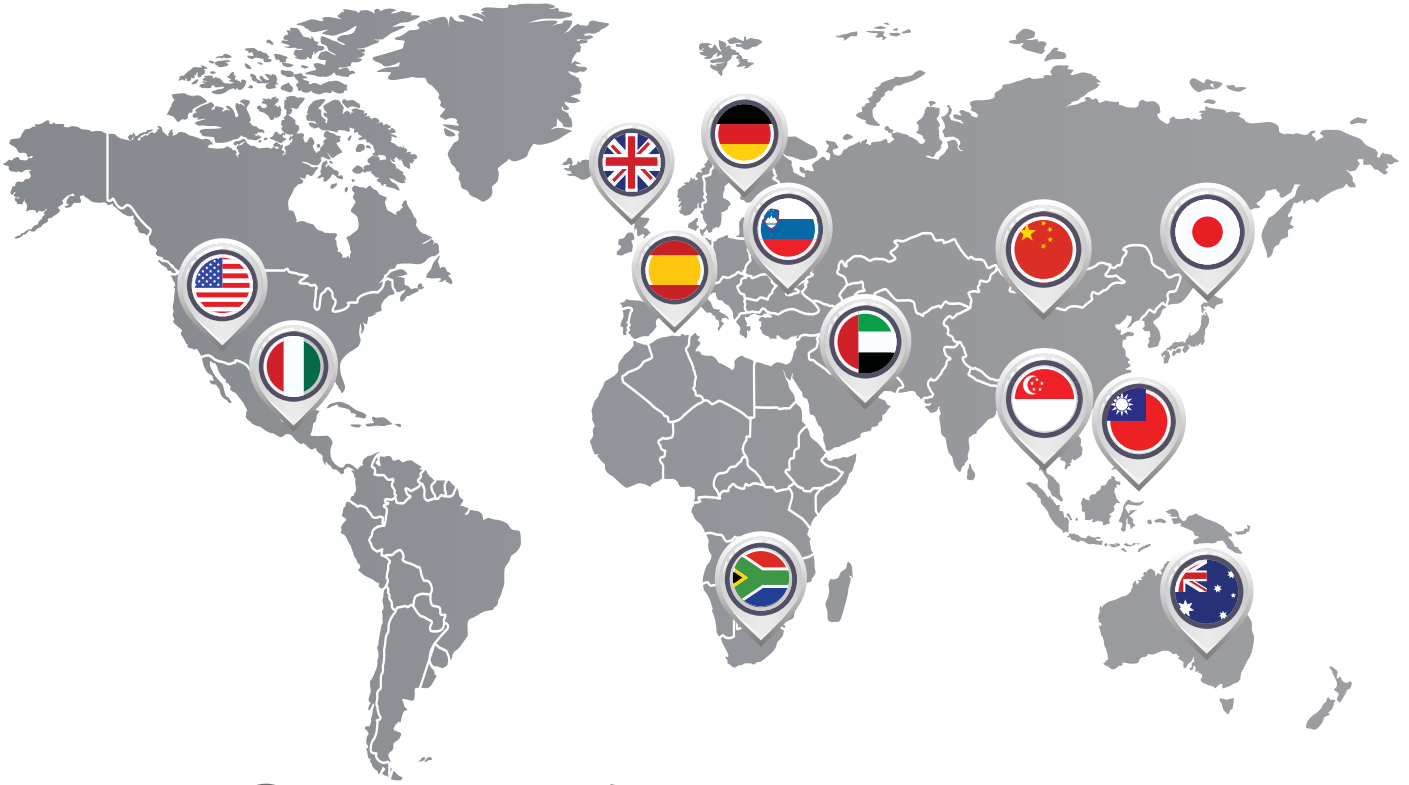

500+
Employees

12
Service & Support
Support Centers

12
Warehouse &
Repair Centers

12 Countries
Global Service
Structure

Tier-1 OEM
Leading
Manufacturer

PARTNER Company Snapshot

CARE · TRUST · RESPONSIBILITY

27M
Capital
100M
Revenue 2020

300+
Active Partners

2019 1st
Baldwin Multi-purpose payment
KIOSK for Modern Retail

2018 1st
Audrey and Ethan Stylish
Future- Proof POS for
Modern Retail

1998 1st
All-in-one PC based
touch terminal

**GLOBAL
MANUFACTURER**

Part of the QISDA / BENQ / AUO
GROUP: Top 100 Technology Leader

**FOUNDED
1990**

*The information on this page applies to Partner manufactured products only