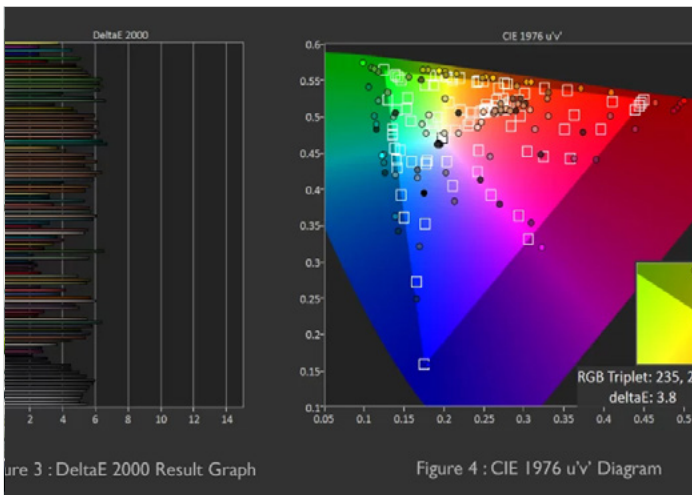

**CALMAN VERIFIED
READ MORE >>**