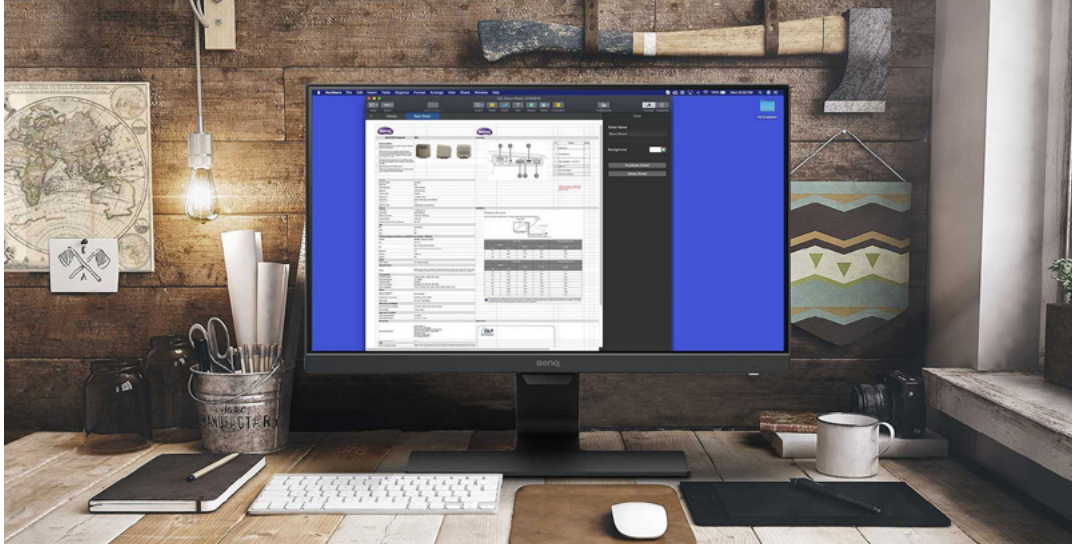

GW SERIES FOR HOME / OFFICE

GW2785TC

Pivot 90°

Height Adjustment
130mm

GW2785TC 27"

OPTIMIZED AND STREAMLINED PRODUCTIVITY

- 27" FHD Eye-Care IPS Monitor with Height Adjustment Resolution Full HD 1080p 16:9 Visual Perfection
- USB Type-C & daisy chain, Display Port 1.2, HDMI 1.4, Headphone Jack, Built-in Noise-Cancellation microphone
- 90 Degree Pivot (Portrait Mode), Ergonomic design with slim bezel
- 75Hz Refresh Rate, Speakers 2W x 2
- Eye comfort: Low Blue light, Zero Flicker technology and Color Weakness Mode, ePaper Mode
- BenQ Patented Eye Care Sensor – Brightness Intelligence Technology (Adaptive Brightness for Image Quality)

GW SERIES FOR HOME / OFFICE

GW2485TC

Pivot 90°

Height Adjustment
130mm

GW2485TC 23.8"

OPTIMIZED AND STREAMLINED PRODUCTIVITY

- 23.8" FHD Eye-Care IPS Monitor with Height Adjustment
Resolution Full HD 1080p 16:9 Visual Perfection
- USB Type-C & daisy chain, Display Port 1.2, HDMI 1.4, Headphone Jack, Built-in Noise-Cancellation microphone
- 90 Degree Pivot (Portrait Mode), Ergonomic design with slim bezel
- 75Hz Refresh Rate, Speakers 2W x 2
- Eye comfort: Low Blue light, Zero Flicker technology and Color Weakness Mode, ePaper Mode
- BenQ Patented Eye Care Sensor – Brightness Intelligence Technology (Adaptive Brightness for Image Quality)

GW SERIES FOR HOME / OFFICE

GW2780T

Pivot 90°

Height Adjustment
140mm

GW2780T 27"

OPTIMIZED AND STREAMLINED PRODUCTIVITY

- IPS (E2E) BI, HAS, Stunning Full HD 27" Display
Resolution Full HD 1080p 16:9 Visual Perfection
- Display Port 1.2, HDMI 1.4, VGA, Speakers 2Wx2
- Edge to Edge Slim Bezel Design, Wide Viewing Angle IPS Panel
- Eye comfort: Low Blue light, Zero Flicker technology and Color Weakness Mode, ePaper Mode
- BenQ Patented Eye Care Sensor – Brightness Intelligence Technology (Adaptive Brightness for Image Quality)
- Height Adjustability