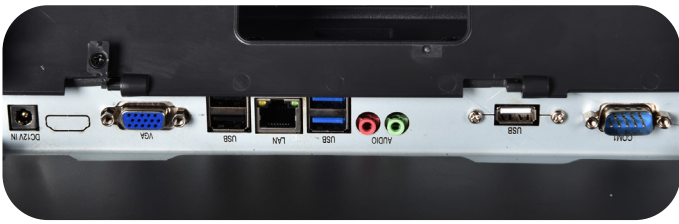

E-POS Xtreme PRO

15" POS Touch Monitor

- 15" Capacitive multi-point touch screen.
- Built-in WiFi and Bluetooth.
- Cable management for neat, compact and fan-less design.
- Multiple options for connectivity and customer display.

ITEM:	E-POS-Xtreme PRO
CPU:	i5 1035G1, Ice Lake Max Turbo 3.6GHz
GPU:	Intel UHD Graphics
Memory:	Standard DDR4 8G optional up to 32G single slot
Storage:	Standard M.2 128G optional up to 512G
Primary Display:	15" TFT LCD, 1024*768 (max.)
Touch Screen:	15" Capacitive Touch Default 3 Points Screen
I.O:	1*DC-IN
	1*COM
	1*VGA
	2*USB 3.0 4*USB 2.0
	1*1000M LAN
	1*sound output 1*Mic
WIFI:	WiFi 802.11 ac, BT4.2
Compliant O.S:	Windows 11
Power Adapter:	12V 5A
Environment:	Operating temperature: 0°C-40°C
	Storage temperature: -10°C-55°C
	Humidity: 0%-95% RH without condensation